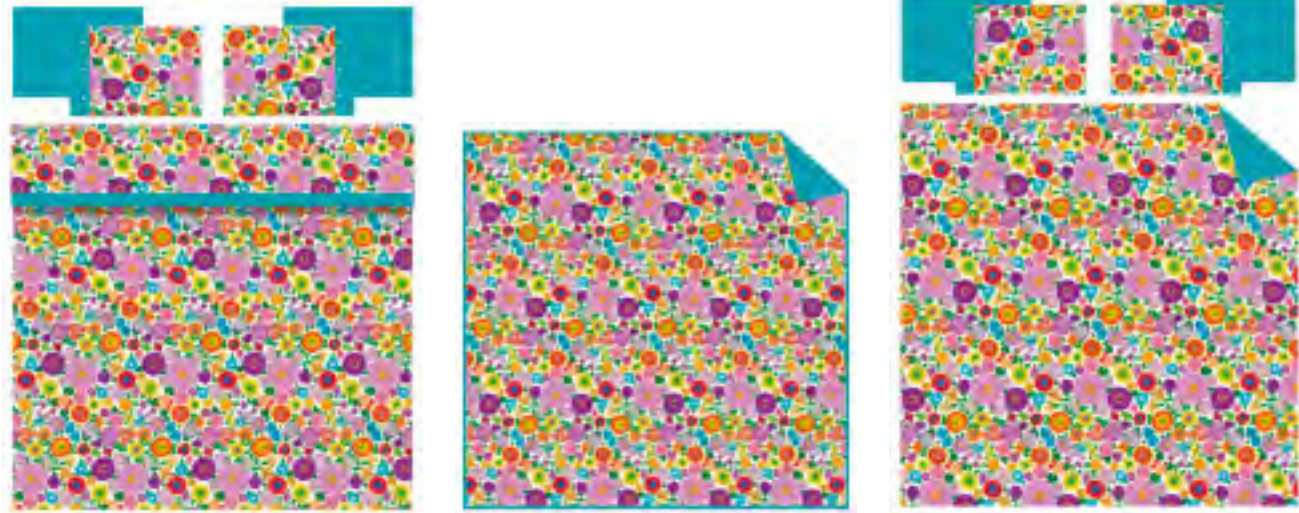

GALLA PLACIDIA - 23418

SHEET-SET  
QUILTED BEDSPREAD  
DUVET COVER SET

Available color: 270 turchese

GUELFO - 23420

SHEET-SET  
QUILTED BEDSPREAD  
DUVET COVER SET

Available color: 410 giallo

FILODENDRO - 23419