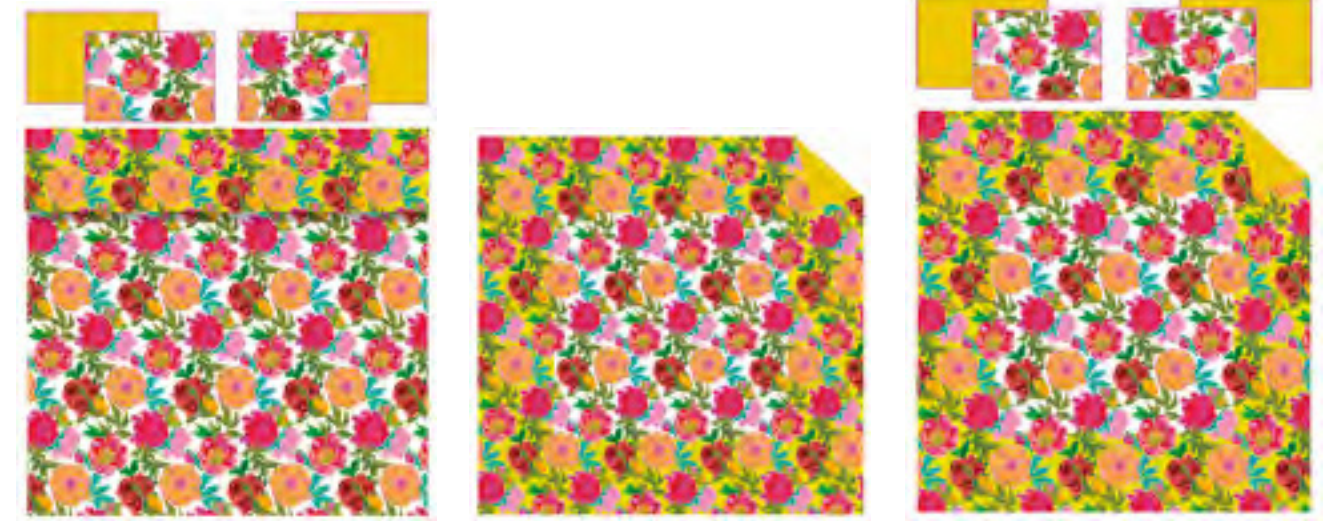

GALLA PLACIDIA - 23418

SHEET-SET  
QUILTED BEDSPREAD  
DUVET COVER SET

Available color: 270 turchese

GUELFO - 23420

SHEET-SET  
QUILTED BEDSPREAD  
DUVET COVER SET

Available color: 410 giallo

FILODENDRO - 23419

SHEET-SET  
QUILTED BEDSPREAD  
DUVET COVER SET

Available color: 350 verde

JIMMY KEN - 23421

SHEET-SET  
QUILTED BEDSPREAD  
DUVET COVER SET

Available color: 773 fucsia

FILODENDRO - 23419

DECORATIVE COVER  
cm 180x270 - cm 270x270  
Available color: 350 verde