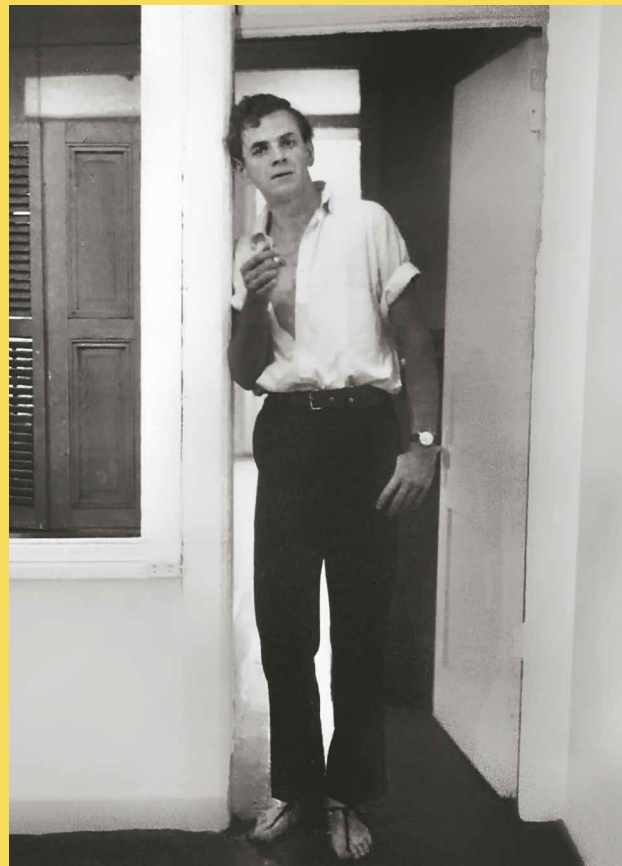

# Ken Scott

Ken Scott, an american avant-garde and revolutionary artist, was born in 1918. From a very young age he shows a strong passion for painting, that leads him to study in New York. His pictorial art becomes his true craft along with his other numerous passions. Following his free and curious spirit, Ken Scott moves to Europe in 1946 and in 1955 definitely settles down in Milan, where he creates the Falconetto brand.